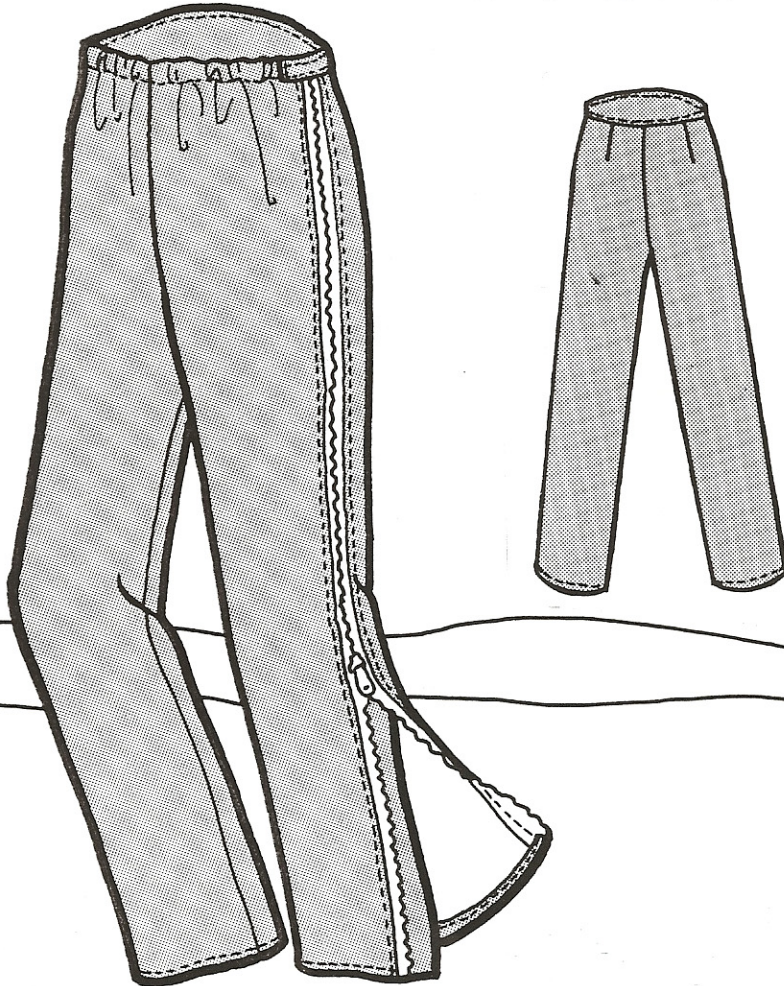

WOMEN'S CASCADE POWDER PANTS

BODY MEASUREMENTS:

SIZE	6	8	10	12	14	16	18
BUST	30½	31½	32½	34	36	38	40
WAIST	23	24	25	26½	28	30	32
HIP	31	33½	34½	36	38	40	42
BACK WAIST LENGTH	15½	15¾	16	16¼	16½	16¾	17

SUPPLIES:

	SIZES 6-12	14-18
45" FABRIC	2%	2%
60" FABRIC	1%	1%
45" NEEDLEPUNCH	½	½

NOTIONS: 2 38" two way separating zippers; ½ yd 1" elastic; thread; 6" ¾ Velcro.